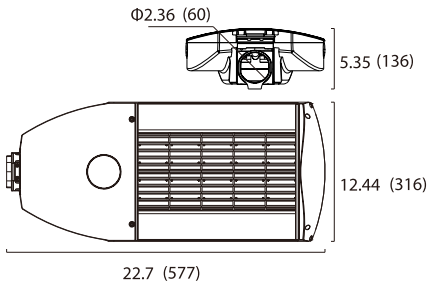

**STREET LIGHT**

**TLT-RL34A**

**PHOTOMETRIC**

**PRODUCT PARAMETERS**

MODEL	VOLTAGE (V)	WATT(W)	4000K EFFICACY (LM/W)	4000K LUMENS (LM)	BEAM ANGLE (H-V)	REPLACE	DIMMING	ETL& CETL	DLC	CRI	POWER FACTOR	AVAILABLE CCT(K)
TLT-RL34A-120	120-277	120	120	14400	Type II	250-400W HID	Available	✓		>75	>0.92	4000 5000
TLT-RL34A-150	120-277	150	110	16500	Type II	320-400W HID	Available	✓				
TLT-RL34A-150	347-480	150	110	16500	Type II	320-400W HID	Available					

For the 5000K products, the EFFICACY and LUMENS will be about 3-5% higher  
DIMENSION Inch(mm)

**INSTALLATION**

**PACKAGE INFORMATION**

MODEL	INNER BOX (MM)	MASTER CARTON (MM)	QTY/CTN	NET WEIGHT(KG)	GROSS WEIGHT(KG)	CUBIC METER
TLT-RL34A-120	N/A	640*380*215	1	7.1	8.4	0.053
TLT-RL34A-150	N/A	640*380*215	1	7.2	8.5	0.053