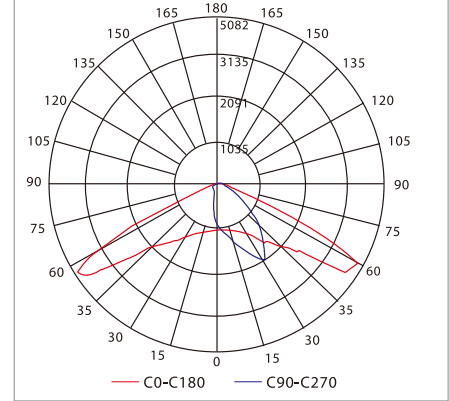

**STREET LIGHT**

**TLT-RL34A**

**PHOTOMETRIC**

**PRODUCT PARAMETERS**

MODEL	VOLTAGE (V)	WATT(W)	4000K EFFICACY (LM/W)	4000K LUMENS (LM)	BEAM ANGLE (H-V)	REPLACE	DIMMING	ETL& CETL	DLC	CRI	POWER FACTOR	AVAILABLE CCT(K)
TLT-RL34A-120	120-277	120	120	14400	Type II	250-400W HID	Available	✓		>75	>0.92	4000 5000
TLT-RL34A-150	120-277	150	110	16500	Type II	320-400W HID	Available	✓				
TLT-RL34A-150	347-480	150	110	16500	Type II	320-400W HID	Available					

For the 5000K products, the EFFICACY and LUMENS will be about 3-5% higher  
DIMENSION Inch(mm)

**INSTALLATION**

**PACKAGE INFORMATION**

MODEL	INNER BOX (MM)	MASTER CARTON (MM)	QTY/CTN	NET WEIGHT(KG)	GROSS WEIGHT(KG)	CUBIC METER
TLT-RL34A-120	N/A	640*380*215	1	7.1	8.4	0.053
TLT-RL34A-150	N/A	640*380*215	1	7.2	8.5	0.053